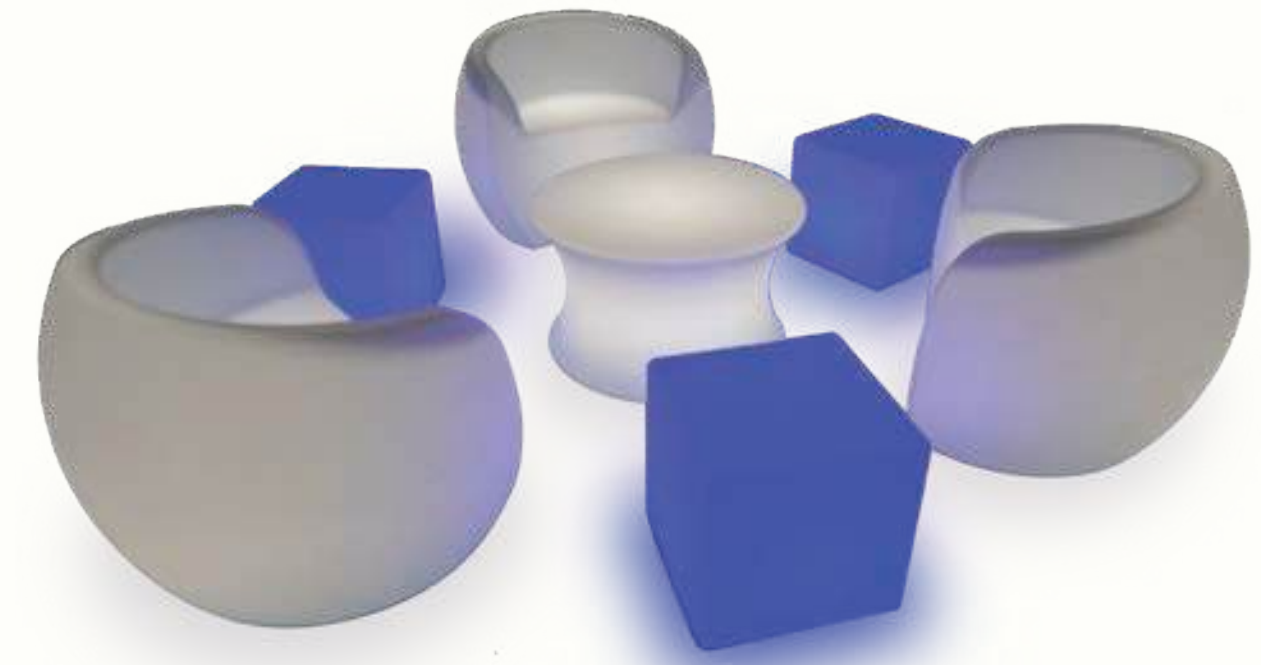

ARABIC FURNITURE

MISCELLANEOUS

CATEGORIES

LED COLLECTION

CRESCENT LED LOUNGE CHAIR
L79cm • W64cm • H44cm
RGB
AED 100

LUNA LED COFFEE TABLE
D70cm • H43cm
RGB / Clear
AED 100

CALYX LED CURVED BENCH
L120cm • W40cm • H40cm
RGB
AED 150