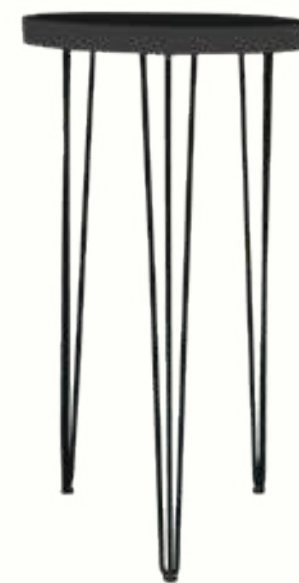

HAIRPIN PEARL WHITE HIGH TABLE
D60cm • H115cm
Black
AED 410