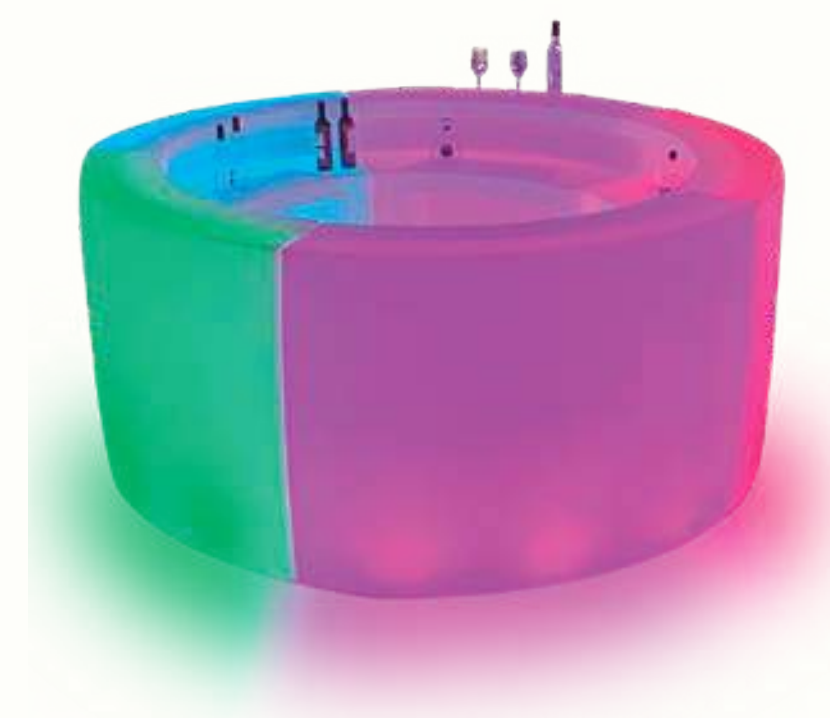

AURORA MOON LIGHT
D40cm
RGB
AED 100

AURORA MOON LIGHT
D50cm
RGB
AED 129

AURORA MOON LIGHT
D60cm
RGB
AED 159

LED COLLECTION

MAK ROUND LED COCKTAIL TABLE
D56cm • H110cm
RGB
AED 150

BLITZ SQUARE LED COCKTAIL TABLE
L45cm • W45cm • H110cm
RGB
AED 150

GLOW LED HIGH TABLE
L50cm • W50cm • H110cm
RGB
AED 150

LUMOS LED BAR STOOL
L40cm • W37cm • H81cm
RGB / Clear
AED 100

IGNITE LED TOWER
D46cm • H150cm
RGB
AED 200

SLIDE 105 LED STRAIGHT BAR
L90cm • W82cm • H110cm
RGB
AED 350

SLIDE 105 LED CORNER BAR
L82cm • W82cm • H110cm
RGB
AED 250

RIPPLE LED STRAIGHT BAR
L90cm • W80cm • H110cm
RGB
AED 350

RIPPLE LED CORNER BAR
L80cm • W80cm • H110cm
RGB
AED 250

ZEPHYR LED CURVED BAR
L150cm • W60cm • H115cm
RGB
AED 350