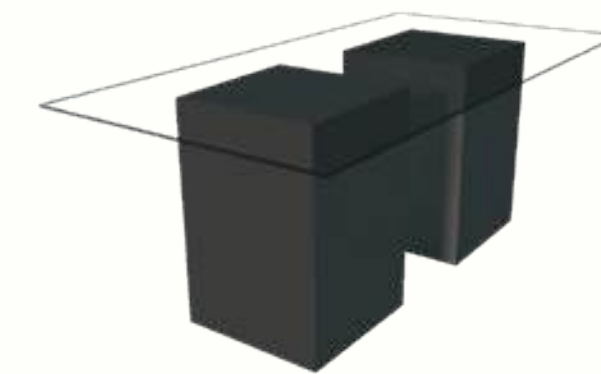

MIDNIGHT LE MINOU DASH DINING TABLE
L200cm • W100cm • H75cm
Clear / Black
AED 265