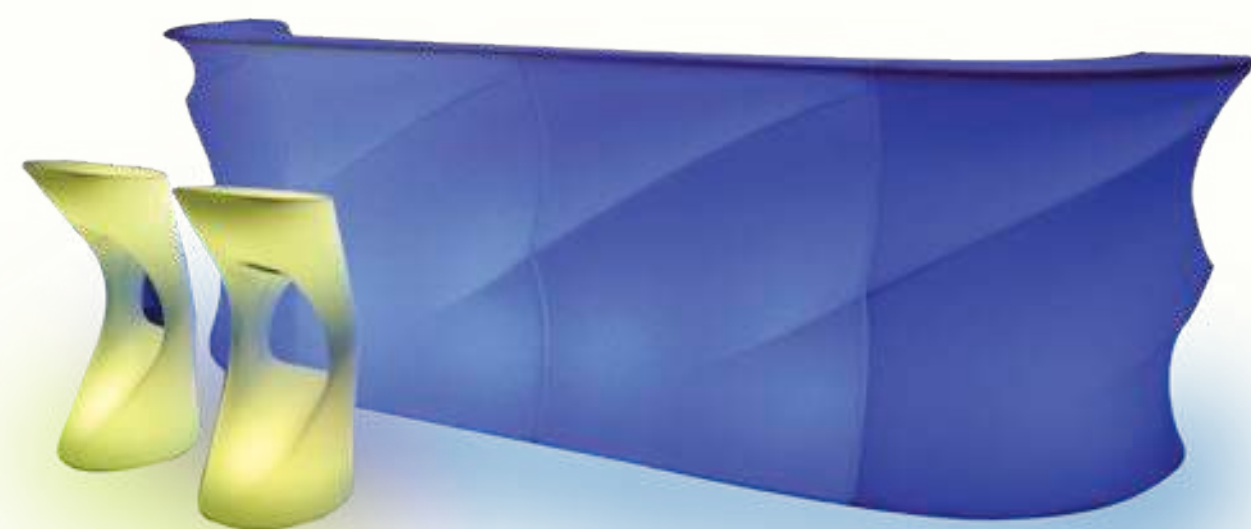

GLOW LED HIGH TABLE
L50cm • W50cm • H110cm
RGB
AED 150

LUMOS LED BAR STOOL
L40cm • W37cm • H81cm
RGB / Clear
AED 100

IGNITE LED TOWER
D46cm • H150cm
RGB
AED 200

SLIDE 105 LED STRAIGHT BAR
L90cm • W82cm • H110cm
RGB
AED 350

SLIDE 105 LED CORNER BAR
L82cm • W82cm • H110cm
RGB
AED 250

RIPPLE LED STRAIGHT BAR
L90cm • W80cm • H110cm
RGB
AED 350

RIPPLE LED CORNER BAR
L80cm • W80cm • H110cm
RGB
AED 250

ZEPHYR LED CURVED BAR
L150cm • W60cm • H115cm
RGB
AED 350