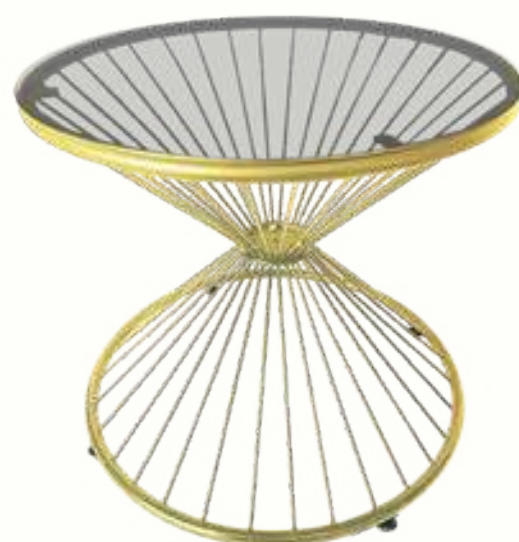

ROMA ROUND POUFFE
D50cm • H50cm
Black
AED 60

ROMA ROUND POUFFE
D50cm • H50cm
Red
AED 60

COFFEE TABLES

COFFEE TABLES

MALLORCA SQUARE COFFEE TABLE
L60cm • W60cm • H40cm
White Marble / Gold
AED 150

MALLORCA RECTANGULAR COFFEE TABLE
L120cm • W60cm • H40cm
White Marble / Gold
AED 250

HALO ROUND COFFEE TABLE
D50cm • H50cm
White Marble / Gold Metal
AED 150

ECLIPSE BLACK COFFEE TABLE
D60cm • H50cm
Black Metal
AED 150

MONTANA SQUARE COFFEE TABLE
L79cm • W79cm • H45cm
Gray Marble / Black
AED 200

MONTANA BLACK SQUARE COFFEE TABLE
L79cm • W79cm • H45cm
Black
AED 200

POLARIS GOLD WIRE COFFEE TABLE
D60cm • H53cm
Gold Base / Clear Glass Top
AED 115

POLARIS WHITE WIRE COFFEE TABLE
D60cm • H53cm
White Base / Clear Glass Top
AED 115

POLARIS BLACK WIRE COFFEE TABLE
D60cm • H53cm
Black Base / Clear Glass Top
AED 115

COFFEE TABLES

MENORCA GOLD RECTANGULAR COFFEE TABLE - WHITE TOP
L100cm • W50cm • H45cm
Gold Base / White Table Top
AED 150