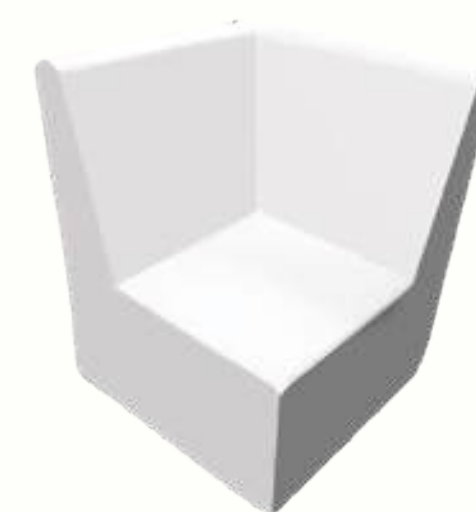

ELEGANZA 3-SEATER SOFA
L220cm • W82cm • H70cm • S42cm
Blue Velvet / Gold
AED 495

ELEGANZA ROUND POUFFE
D50cm • H45cm
Blue Velvet / Gold
AED 125

ELEGANZA 1-SEATER ARMCHAIR
L91cm • W82cm • H70cm • S42cm
Green Velvet / Gold
AED 250

ELEGANZA 2-SEATER SOFA
L180cm • W82cm • H70cm • S42cm
Green Velvet / Gold
AED 395

ELEGANZA 3-SEATER SOFA
L220cm • W82cm • H70cm • S42cm
Green Velvet / Gold
AED 495

ELEGANZA ROUND POUFFE
D50cm • H45cm
Green Velvet / Gold
AED 125

LOUNGE SEATING

BUCKET CHAIR
L70cm • W60cm • H76cm • S45cm
White Leather
AED 100

CHAMELEON SINGLE CHAIR
L53cm • W71cm • H93cm • S45cm
White
AED 100

CHAMELEON CORNER CHAIR
L71cm • W71cm • H93cm • S45cm
White
AED 100